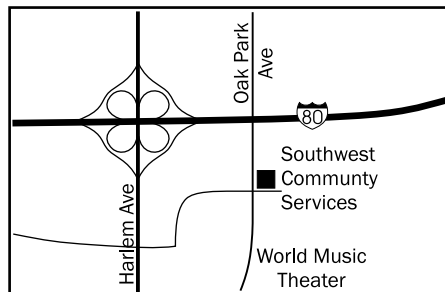

Southwest Community Services B-04045 P-02003

6775 Prosperi Drive, Tinley Park IL. We are located across the street from CarMax - South of 183rd Street on Oak Park Avenue.

For Bingo Information and Updates Call 708-429-1260 ext 4 or Visit www.swcsinc.org and click on Events.

And visit us on Facebook!

BENEFITTING CHILDREN AND ADULTS WITH DISABILITIES

BINGO EVERY TUESDAY NIGHT

Doors Open at 5:00 Early Birds 6:30 Bingo at 7:00

SCS Tuesday Night Bingo will be closed for the Holidays on Dec. 27th and Jan 3rd. We will re-open for Bingo on Jan. 10th.

Fireplug Progressive Jackpot
$4,900.00 at time of printing.

Double Action Lightning Progressive Jackpot
$1,000.00 at time of printing.

Double Dab Progressive Jackpot
$500.00 at time of printing.

Bumble Bee
with $5,000 Jackpot

January 17th:
Free Chicken and Mostaccioli dinner to all players!

Early Bird Games 6:30 PM	
Bonanza Bingo Game	$200.00
Customer Appreciation Game	$200.00
Double Action Lightning Progressive	
Double Dab Progressive	
BINGO GAMES 7:00 PM START	
Regular	$100.00
Regular	$100.00
Small Picture Frame	$225.00
Regular	$100.00
4 Corner Postage Stamp	$500.00
INTERMISSION	
FIREPLUG Progressive	
Criss Cross Game	$100.00
Regular	$100.00
Regular	$100.00
1st No. Wild Double/Straight Line	$225.00
Regular	$100.00
Cover All	$500.00

COUPON!!
$1.00 OFF
$1.00 off Bingo during month of January
One coupon per customer.

HOTBALL PROGRESSIVE!

FULL KITCHEN
(No outside food please.)
Extensive Concession Menu -

You can play Paper and Hands-Free Computers

Pulltabs!
LBC keeps us well stocked!

Next Ball Out Monitor and Verifier! Air Conditioning
Wheel Chair Accessible - Lighted Parking

FREE COFFEE EVERY NIGHT